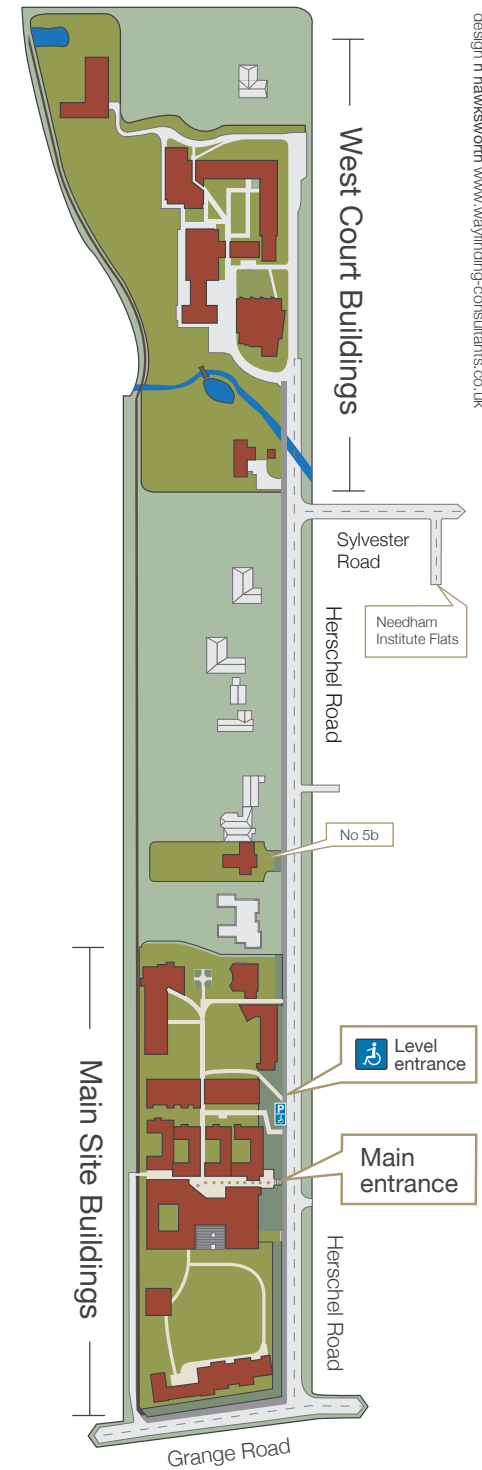

CLARE HALL

Site plan

West Court Buildings

Main Site Buildings

Approximately 5 minutes walk from the Porters' Lodge to West Court