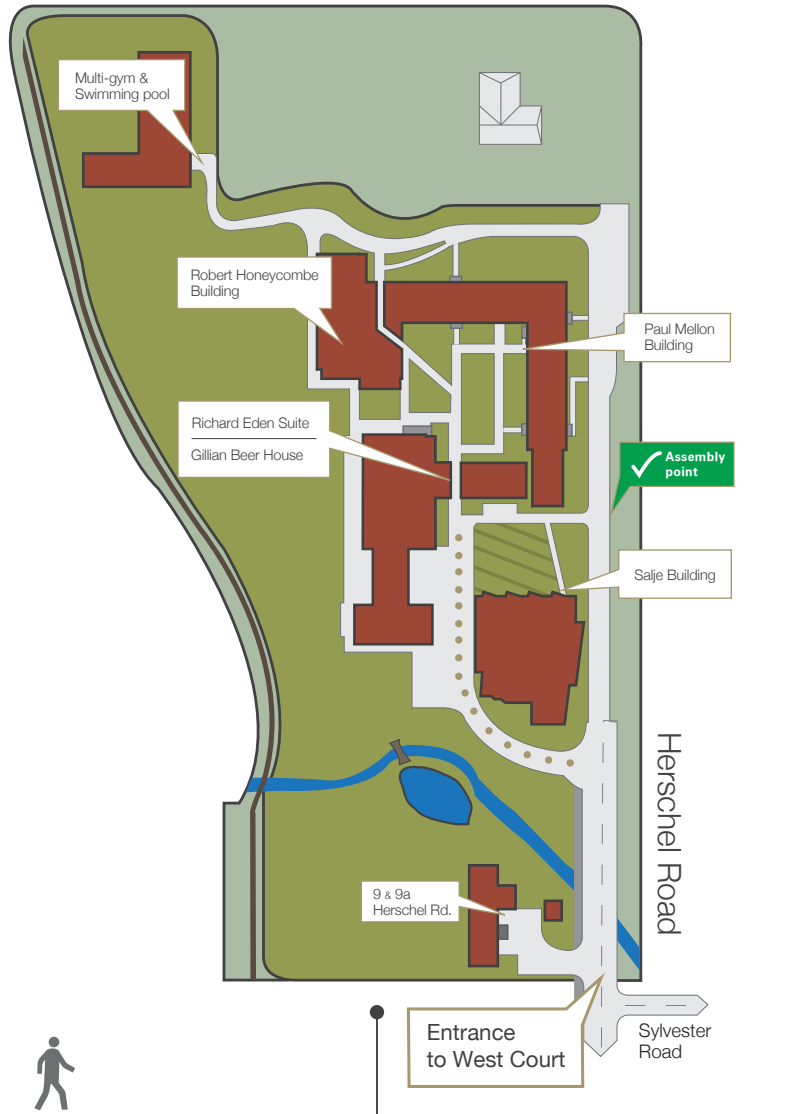

CLARE HALL

Site plan

West Court Buildings

Main Site Buildings

Approximately 5 minutes walk from the Porters' Lodge to West Court